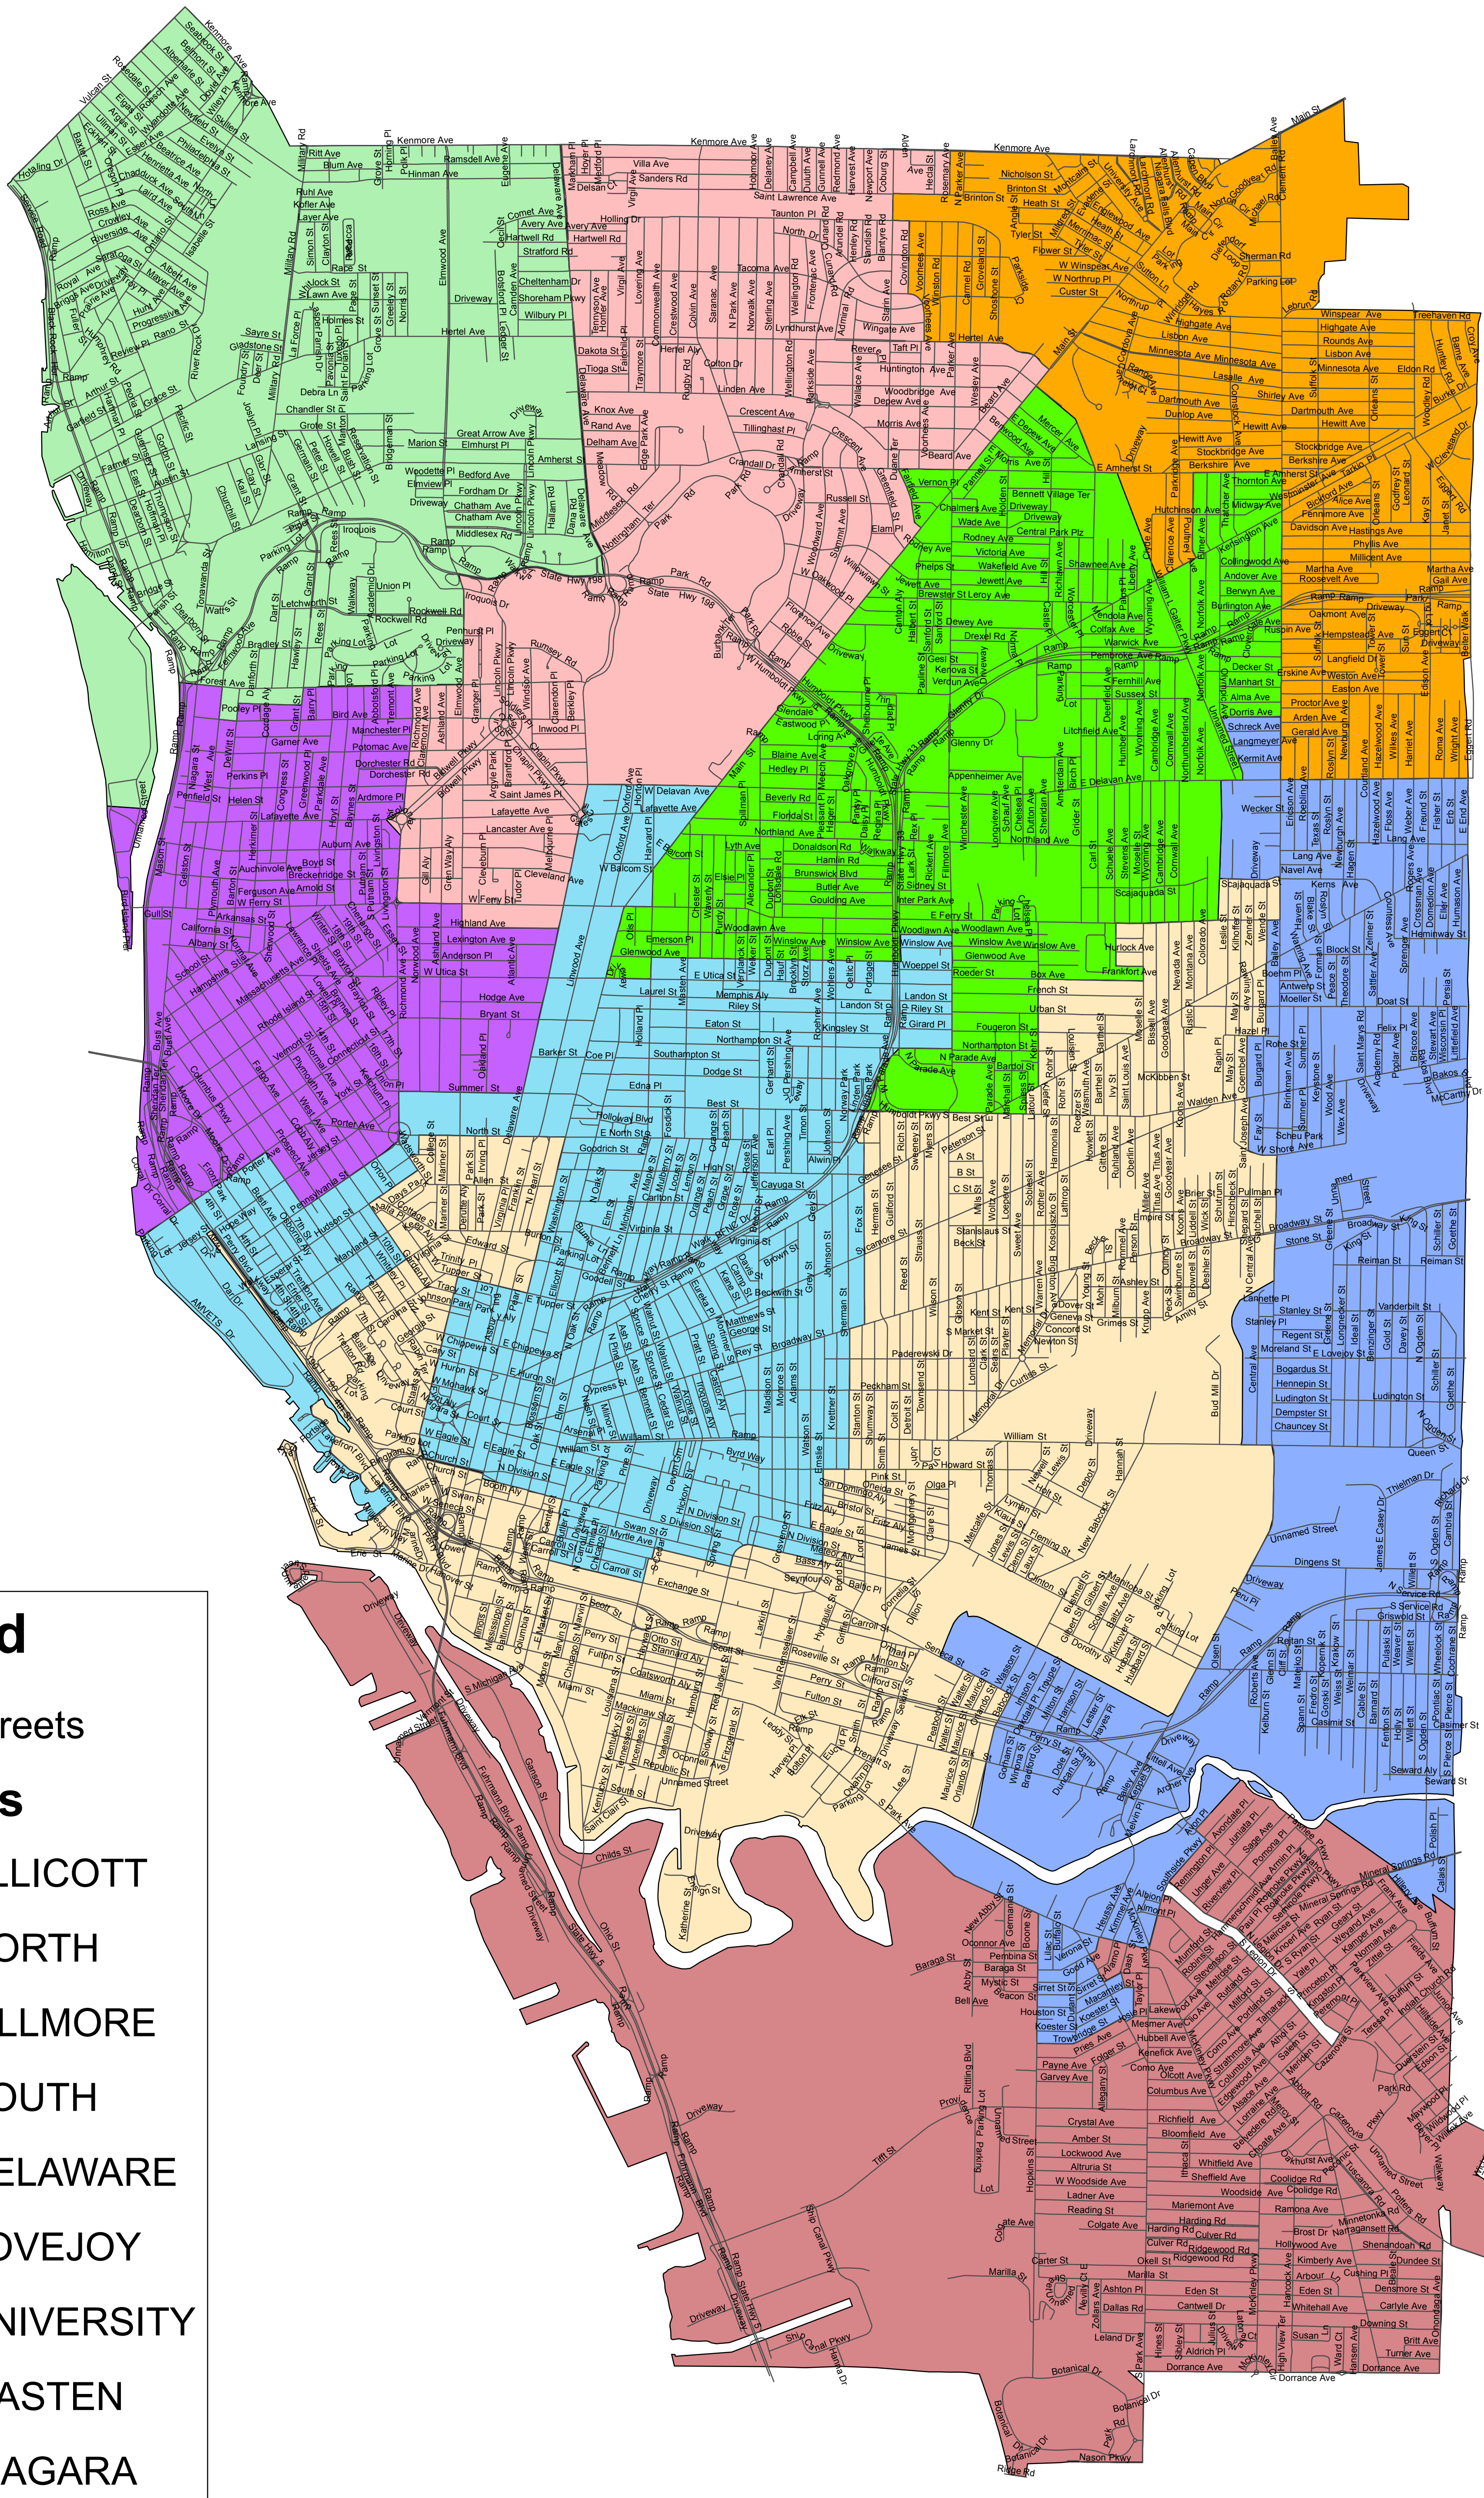

Citizens Advisory Commission on Reapportionment Redistricting Plan as Amended by the City of Buffalo Common Council

Legend

— Streets

Districts

- ELLICOTT
- NORTH
- FILLMORE
- SOUTH
- DELAWARE
- LOVEJOY
- UNIVERSITY
- MASTEN
- NIAGARA